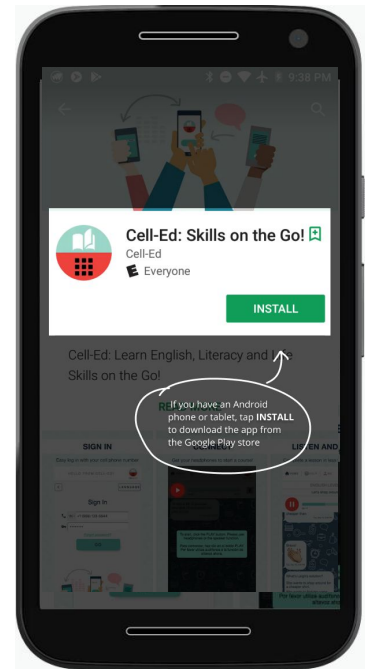

Getting Started on Cell-Ed

Option 1: Use the Cell-Ed App

1. Search for “Cell-Ed” on Google Play or App Store
2. Enter your phone number
3. Create a password of 6 or more characters
4. Enter **PIN** when asked for the PIN code
5. Answer questions & start learning

Click **HELP**
to contact your Cell-Ed coach

Option 2: Use the Cell-Ed Website

1. Go to learn.cell-ed.com
2. Enter your phone number
3. Enter **PIN** when asked for the PIN code
4. Answer questions & Start Learning