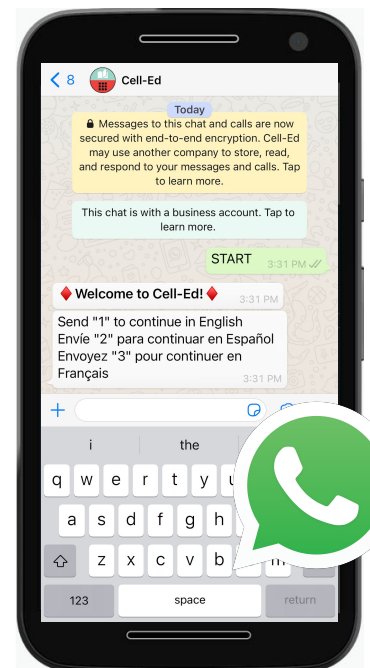

Click **I need help**
to contact your Cell-Ed coach

Getting Started on Cell-Ed

Option 3: Call on any Cell Phone

1. Call Cell-Ed at +1 (866) 425-2355
2. Enter **XXXX#** when asked for the PIN code
don't forget the # key
3. Listen to the voice & respond
don't hang up (stay on line)

To switch courses or contact a coach
hang up and text **HELP**

Option 4: Use WhatsApp to Study

1. Open WhatsApp
2. Send the word **START** to +1 (866) 425-2355
3. Enter PIN **XXXX** when asked
4. Play the voice messages & respond

Send the word **HELP** anytime
to switch courses or to contact a coach

Cómo empezar con Cell-Ed

Opción 1: Use la aplicación de Cell-Ed

1. Busque "Cell-Ed" en Google Play o App Store
2. Ingrese su número telefónico
3. Crea una contraseña de 6 o más caracteres
4. Ingrese **PIN** cuando se le solicite el código PI
5. Responda unas preguntas y comience a aprender